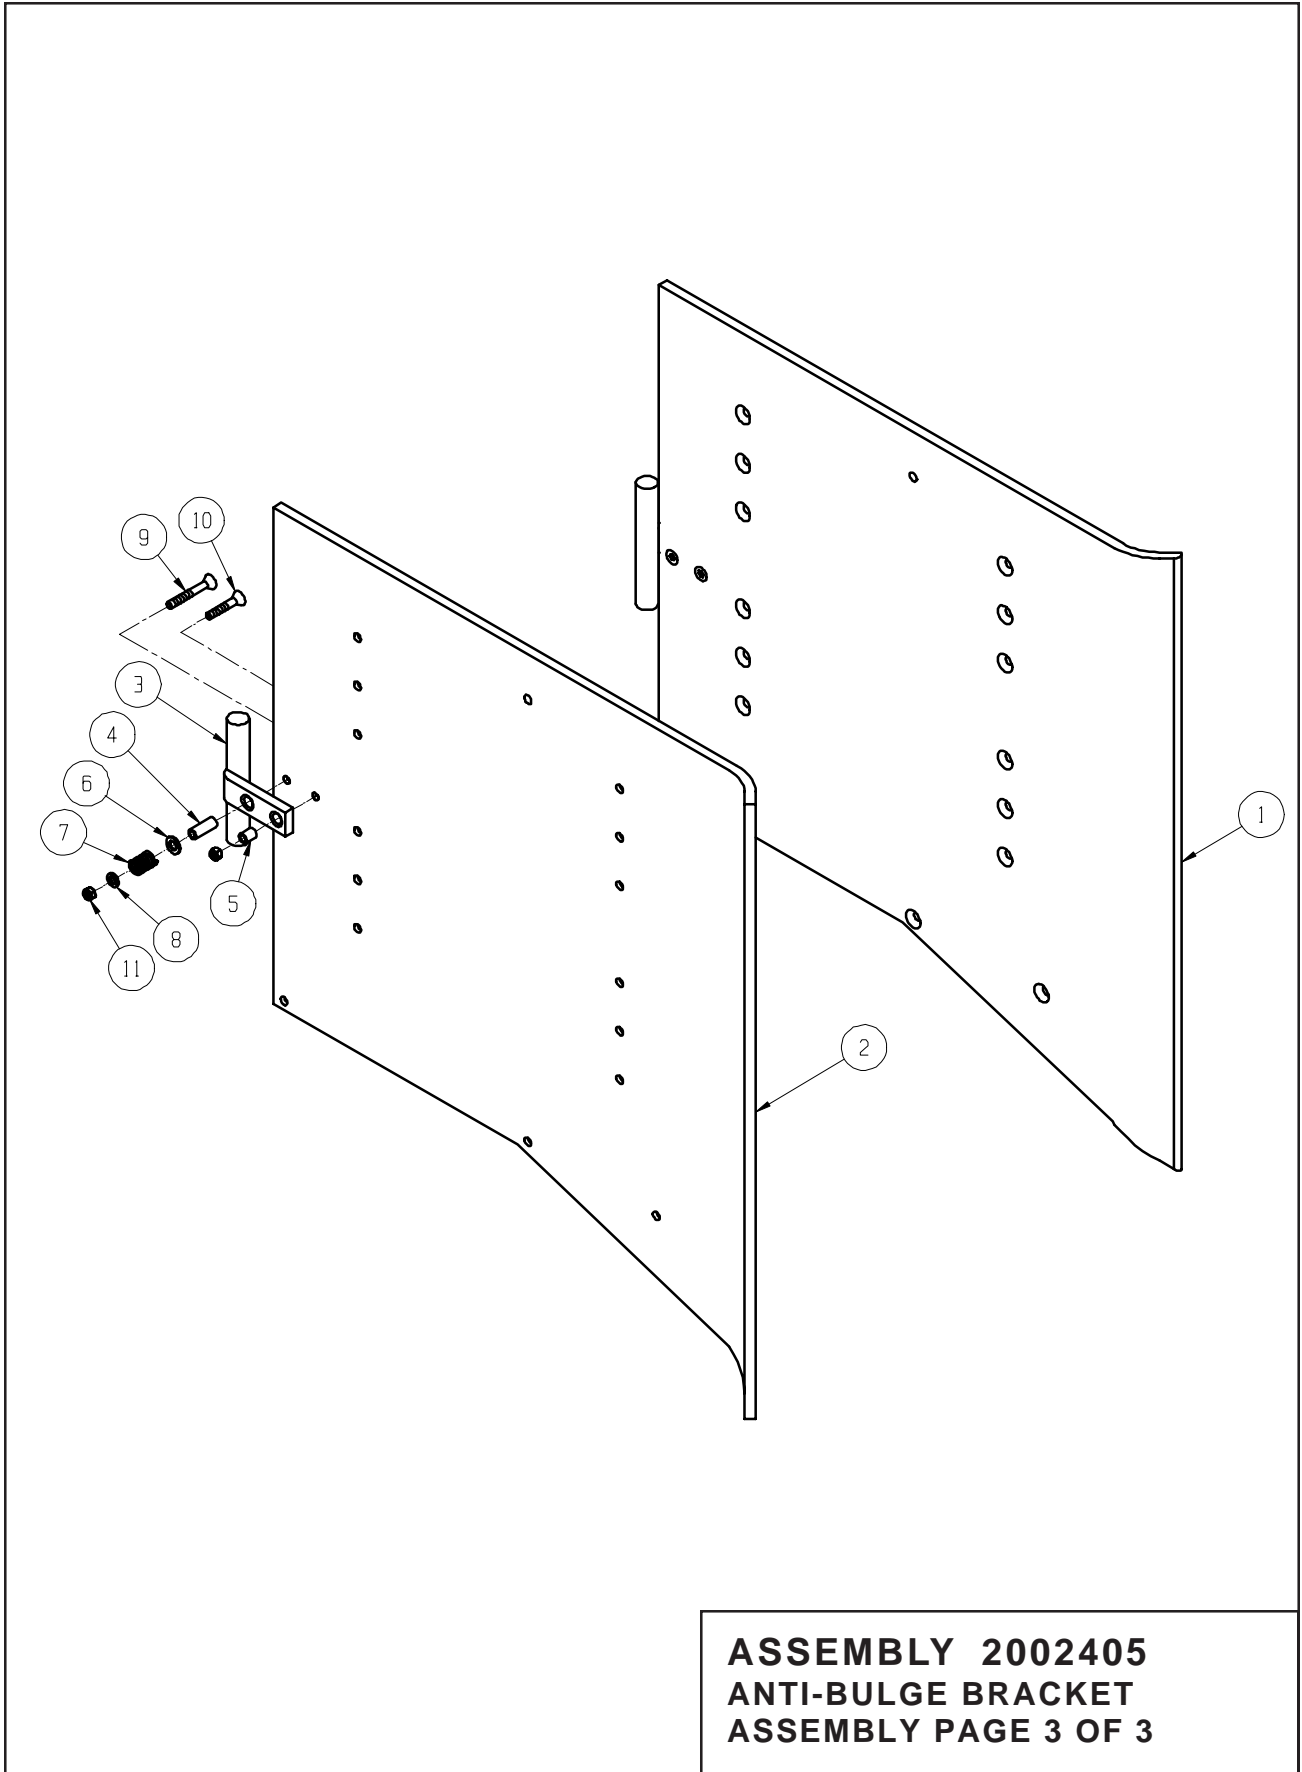

Plemons Options

ASSEMBLY 2002405 ANTI-BULGE BRACKET ASSEMBLY PAGE 3 OF 3

ITEM	PART NO.	DESCRIPTION	QTY.
1	0050900R	COMPRESSION PLATE (20 1/2")	1
2	0050900L	COMPRESSION PLATE (20 1/2")	1
3	0049402	BRACKET, ANTI-BULGE	2
4	0200600	BUSHING	2
5	0202800	BUSHING	2
6	8036000	7/16 SAE FLAT WASHER	2
7	1202300	SPRING	2
8	8035700	1/4 SAE FLAT WASHER	2
9	8003100	1/4-20 SCKT FLAT HD SCR X 1 3/4	2
10	8002900	1/4-20 SCKT FLAT HD SCR X 1 1/4	2
11	8025500	1/4-20 FIBER LOCK NUT	4

ASSEMBLY 2002405
ANTI-BULGE BRACKET
ASSEMBLY PAGE 3 OF 3