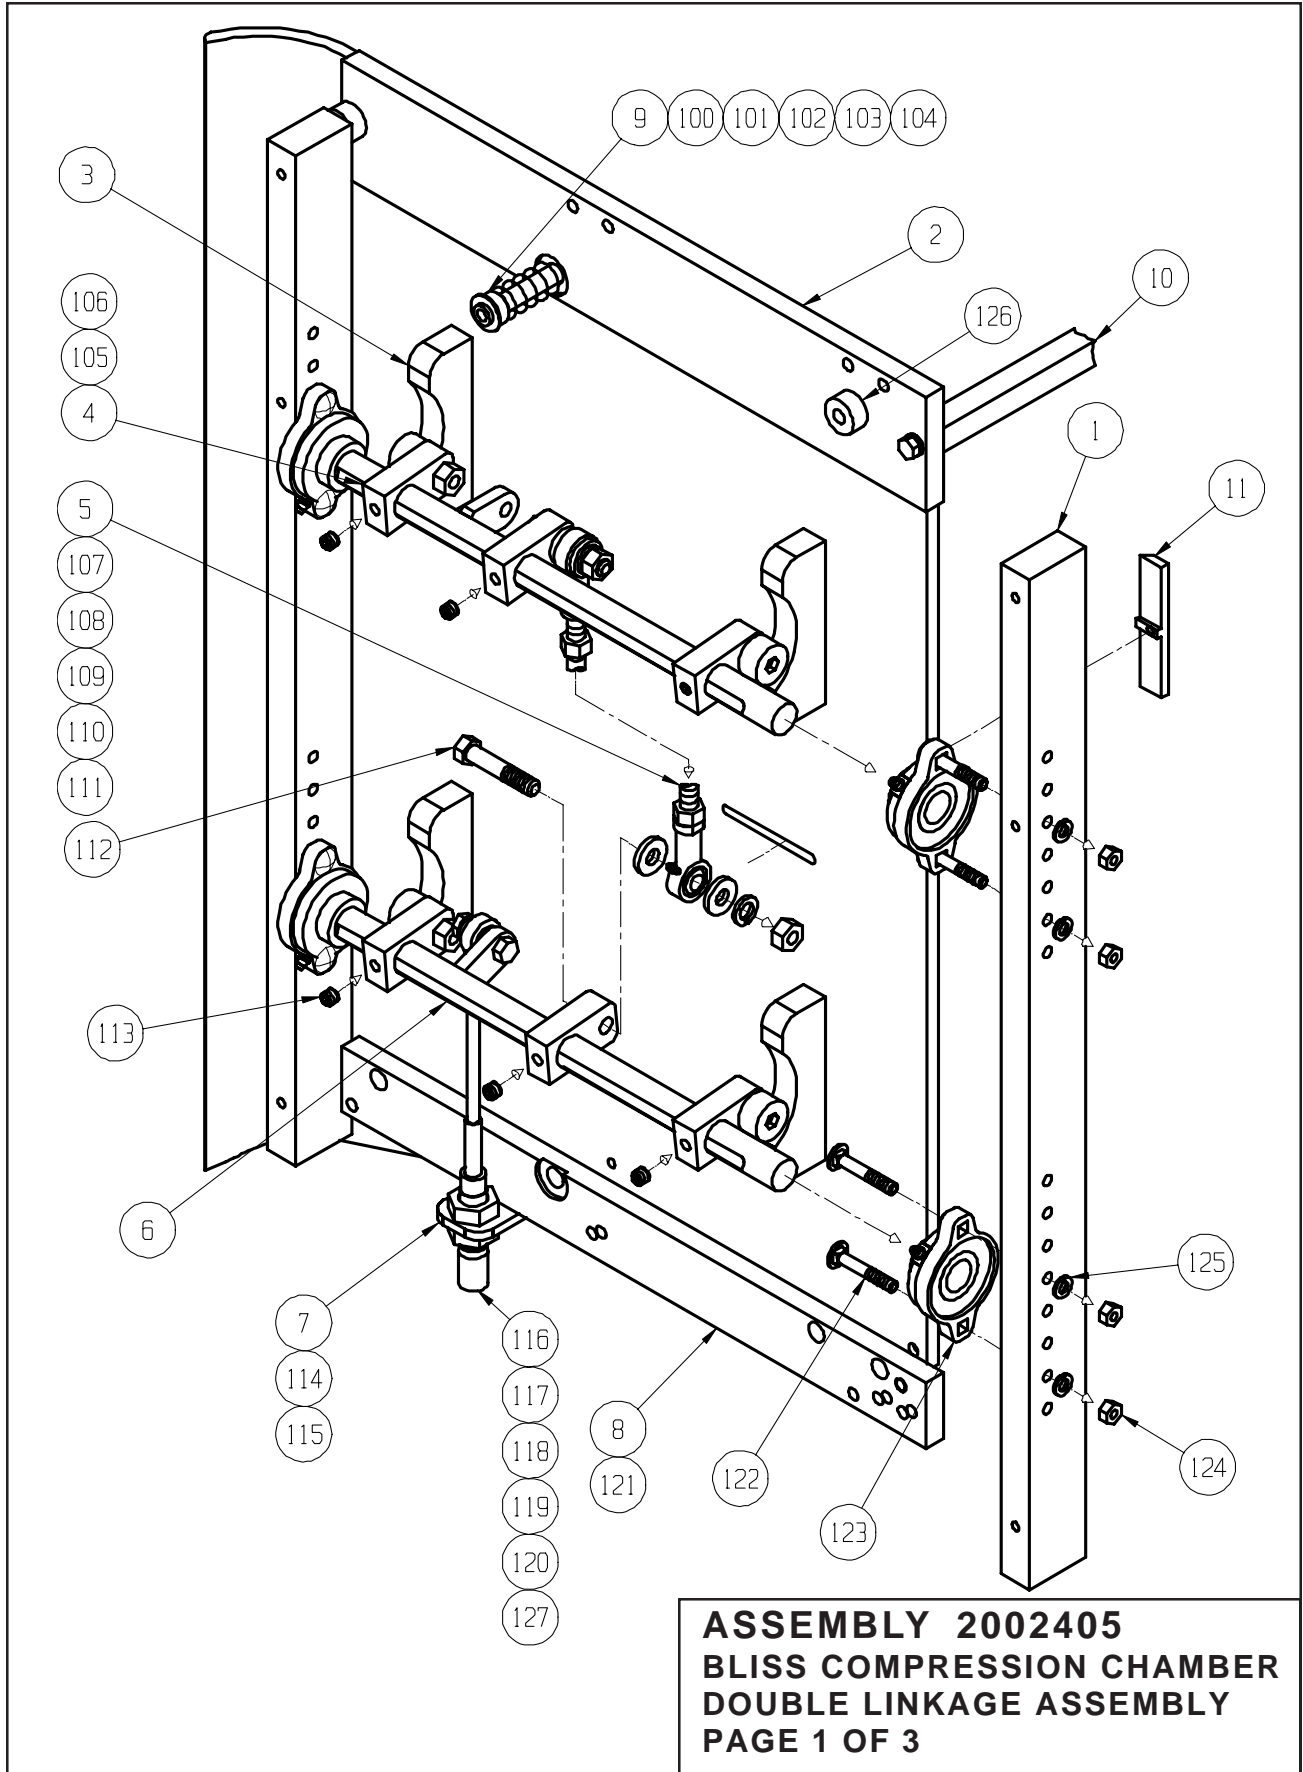

Plemons Options

ASSEMBLY 2002405 BLISS COMPRESSION CHAMBER DOUBLE LINKAGE PAGE 1 OF 3

ITEM	PART NO.	DESCRIPTION	QTY.
1	0050800	UPRIGHT, COMPRESSION	4
2	0050501R/L	BAR, UPPER MOUNT	1/1
3	0019903	LINK, CAM PLATE	8
4	0020100	LEVER, BOX CLAMP TOGGLE	12
5	0051200	7/16-20 CONNECTING ROD	2
6	0050700	BOX CLAMP, TOGGLE SHAFT	4
7	0053000	PLATE, CABLE MOUNTING	REF
8	0050600R/L	BAR, LOWER MOUNT	REF
9	0028200	BRAKE PRESSURE SPRING	4
10	0075300	SPREADER, COMPRESSION (JSP)	REF
11	0043600	STRIPPER,BLISS	2
100	1200400	COMPRESSION SPRING	4
101	0204301	BUSHING (DELTRIN)	4
102	8009300	5/16-18 HEX HD BOLT X 3 1/2	4
103	8035800	5/16 SAE FLAT WASHER	4
104	8025600	5/16-18 FIBER LOCK NUT	4
105	0501701	7/16-20 CAM ROLLER W/ STUD	8
106	8025801	7/16-20 HEX FIBER LOCK HALF NUT	8
107	8023300	7/16-20 HEX NUT	4
108	0501000	7/16 ROD END	4
109	1500100	PMS WASHER	8
110	8036900	7/16 LOCK WASHER	8
111	8024600	7/16-14 HEX NUT	4
112	8012200	7/16-14 HEX BOLT X 2 1/4	2
113	8028800	3/8-16 OVAL PT. SET SCR X 3/8	12
114	8010000	3/18-16 HEX HD SCR X 1	4
115	8036800	3/8 LOCK WASHER	4
116	0011503	CABLE, COMP. (173-132-2-84)	REF
117	8011900	7/16-14 HEX BOLT X 1 1/2	2
118	8036000	7/16 SAE FLAT WASHER	2
119	1500200	PMS WASHER	2
120	8025800	7/16-14 FIBER LOCK HEX NUT	2
121	0206201	BUSHING (DELTRIN)	4
122	8001600	5/8-16 CARRIAGE BOLT X 2	16
123	0501202	7/8 FLANGE BEARING	8
124	8024400	5/16-18 HEX NUT	8
125	8036700	5/16 LOCK WASHER	16
126	0201400	BUSHING	8

Parts List & Illustrations

Plemons Options

ASSEMBLY 2002405 SHOE/ANTI-TELESCOPE ASSEMBLY PAGE 2 OF 3

ITEM	PART NO.	DESCRIPTION	QTY.
1	0063600	BLOCK, VERTICAL ADJ	4
2	0063500	ROD, VERTICAL ADJ	4
3	0202300	BUSHING	4
4	0050006	BAR, TOP ANTI-TELESCOPE	1
5	0026801	SHOE, DEFLECTOR	4
6	0203500	BUSHING	4
7	0050007	BAR, BTM ANTI-TELESCOPE	1
8	0063401	SHOE, UPPER BOX FORMING	2
9	0018703R/L	SHOE, LOWER BOX FORMING	1/1
10	1501100	WASHER	4
11	0100700	SET COLLAR (1")	8