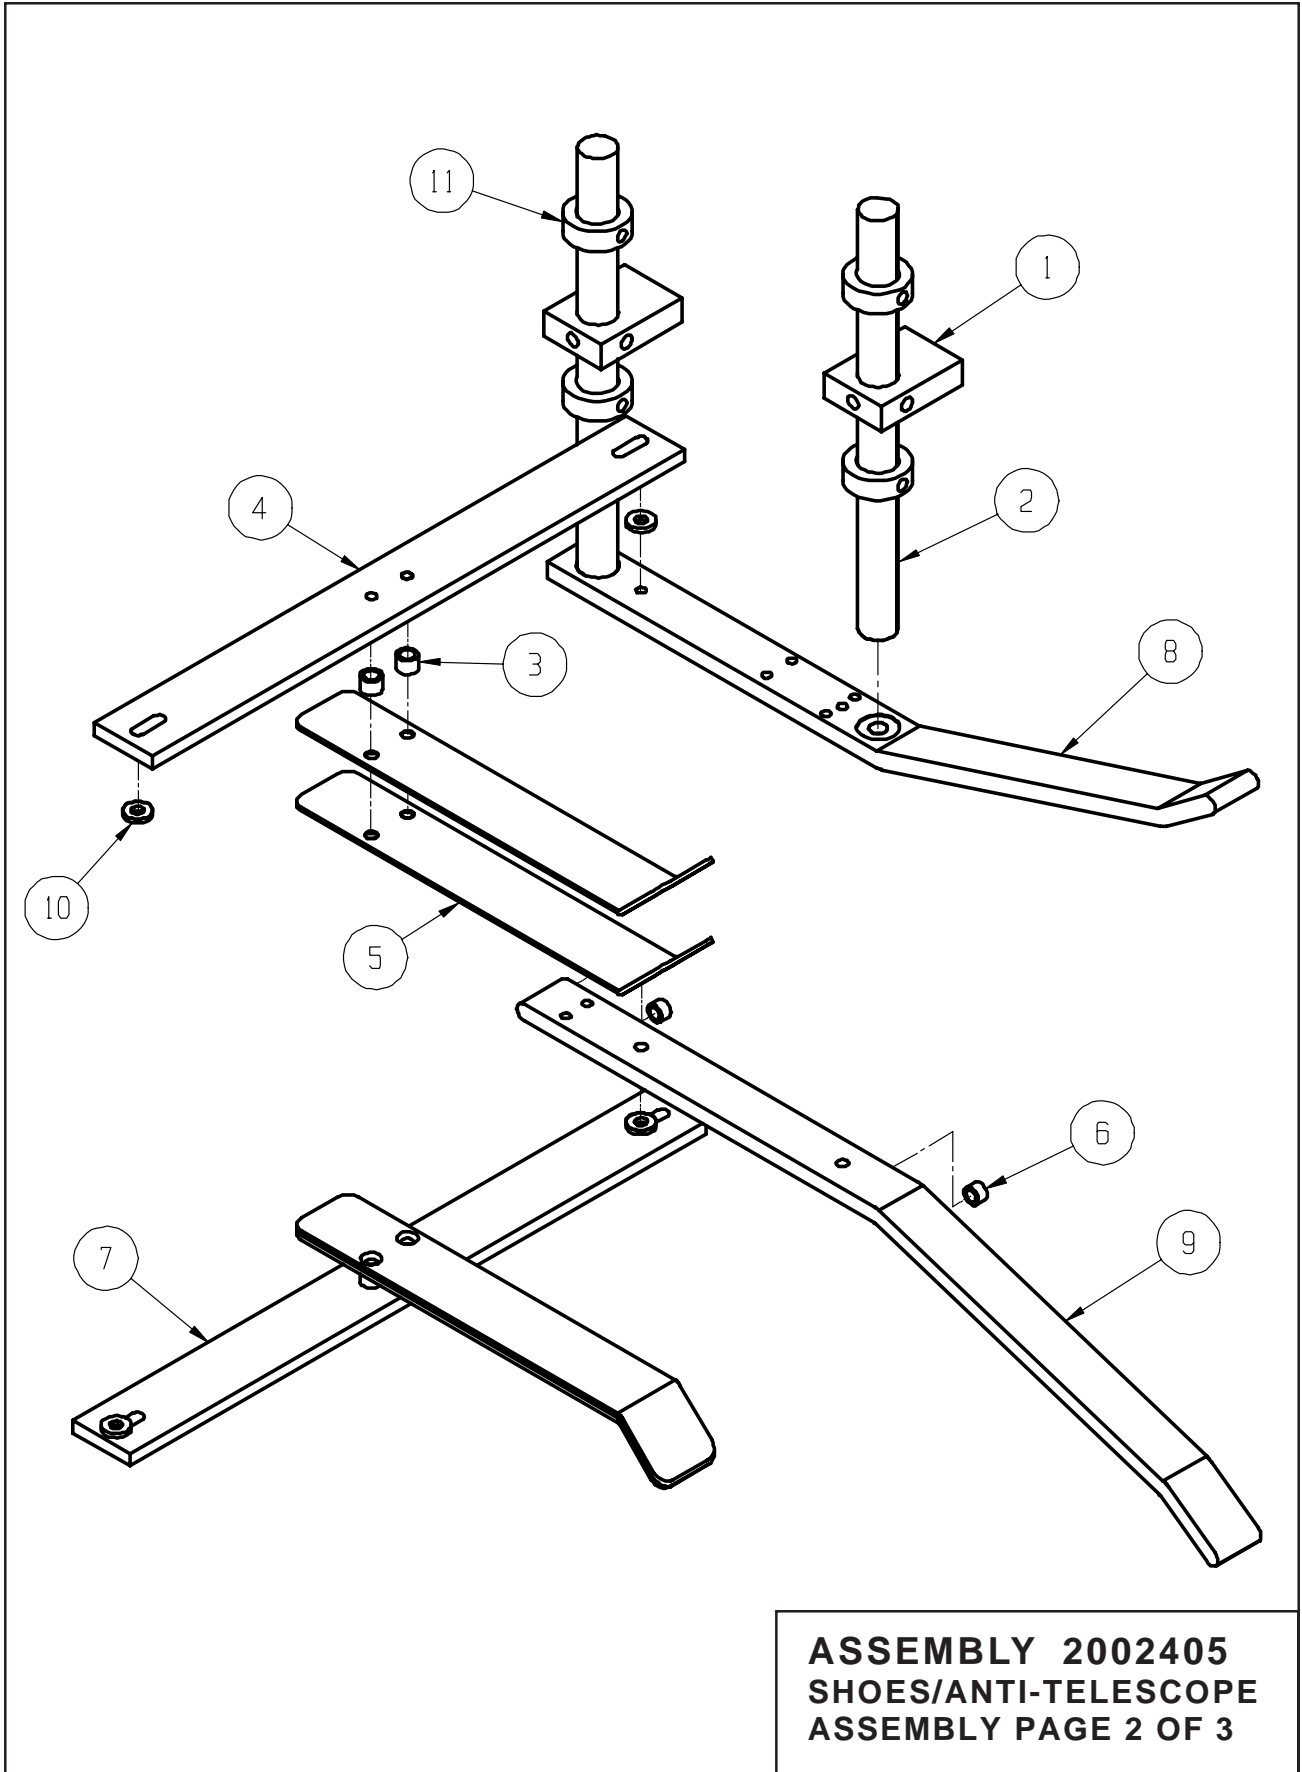

Plemons Options

ASSEMBLY 2002405 BLISS COMPRESSION CHAMBER DOUBLE LINKAGE PAGE 1 OF 3

ITEM	PART NO.	DESCRIPTION	QTY.
1	0050800	UPRIGHT, COMPRESSION	4
2	0050501R/L	BAR, UPPER MOUNT	1/1
3	0019903	LINK, CAM PLATE	8
4	0020100	LEVER, BOX CLAMP TOGGLE	12
5	0051200	7/16-20 CONNECTING ROD	2
6	0050700	BOX CLAMP, TOGGLE SHAFT	4
7	0053000	PLATE, CABLE MOUNTING	REF
8	0050600R/L	BAR, LOWER MOUNT	REF
9	0028200	BRAKE PRESSURE SPRING	4
10	0075300	SPREADER, COMPRESSION (JSP)	REF
11	0043600	STRIPPER,BLISS	2
100	1200400	COMPRESSION SPRING	4
101	0204301	BUSHING (DELTRIN)	4
102	8009300	5/16-18 HEX HD BOLT X 3 1/2	4
103	8035800	5/16 SAE FLAT WASHER	4
104	8025600	5/16-18 FIBER LOCK NUT	4
105	0501701	7/16-20 CAM ROLLER W/ STUD	8
106	8025801	7/16-20 HEX FIBER LOCK HALF NUT	8
107	8023300	7/16-20 HEX NUT	4
108	0501000	7/16 ROD END	4
109	1500100	PMS WASHER	8
110	8036900	7/16 LOCK WASHER	8
111	8024600	7/16-14 HEX NUT	4
112	8012200	7/16-14 HEX BOLT X 2 1/4	2
113	8028800	3/8-16 OVAL PT. SET SCR X 3/8	12
114	8010000	3/18-16 HEX HD SCR X 1	4
115	8036800	3/8 LOCK WASHER	4
116	0011503	CABLE, COMP. (173-132-2-84)	REF
117	8011900	7/16-14 HEX BOLT X 1 1/2	2
118	8036000	7/16 SAE FLAT WASHER	2
119	1500200	PMS WASHER	2
120	8025800	7/16-14 FIBER LOCK HEX NUT	2
121	0206201	BUSHING (DELTRIN)	4
122	8001600	5/8-16 CARRIAGE BOLT X 2	16
123	0501202	7/8 FLANGE BEARING	8
124	8024400	5/16-18 HEX NUT	8
125	8036700	5/16 LOCK WASHER	16
126	0201400	BUSHING	8

Parts List & Illustrations

Plemons Options

ASSEMBLY 2002405 SHOE/ANTI-TELESCOPE ASSEMBLY PAGE 2 OF 3

ITEM	PART NO.	DESCRIPTION	QTY.
1	0063600	BLOCK, VERTICAL ADJ	4
2	0063500	ROD, VERTICAL ADJ	4
3	0202300	BUSHING	4
4	0050006	BAR, TOP ANTI-TELESCOPE	1
5	0026801	SHOE, DEFLECTOR	4
6	0203500	BUSHING	4
7	0050007	BAR, BTM ANTI-TELESCOPE	1
8	0063401	SHOE, UPPER BOX FORMING	2
9	0018703R/L	SHOE, LOWER BOX FORMING	1/1
10	1501100	WASHER	4
11	0100700	SET COLLAR (1")	8